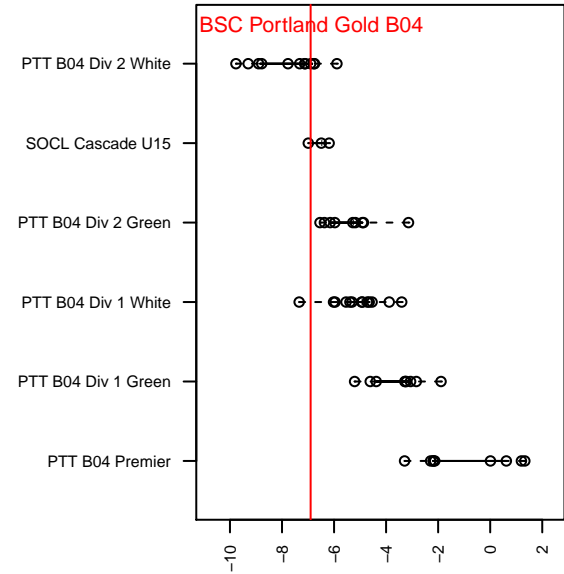

BSC Portland Gold B04

Bridlemile SC Portland
 Portland, OR
 B04 total strength=601
 attack=0.91 defense=0.28
 fall league = PTT B04 Div 2 White
 spr league = Spr OYS B04 Div 2 White
 notes= Tiempo

alt names used:
 BSC 04B Gold
 BSC 04B Gold

Venues played:
 2016 PTT B04 Division 2 White
 2016 Spr OYS B04 Division 2 White

BSC Portland Gold B04
 Dots are actual minus expected GF (blue circles) and GA (red triangles).
 Blue line is smoothed change in attack strength. Red is smoothed change in defense strength.

**attack and defense variance (black dot)
relative to other teams
and top 10 in region**

**attack and defense rating
relative to others at age
and all opponents in last 13 months**

Performance relative to 13 month average